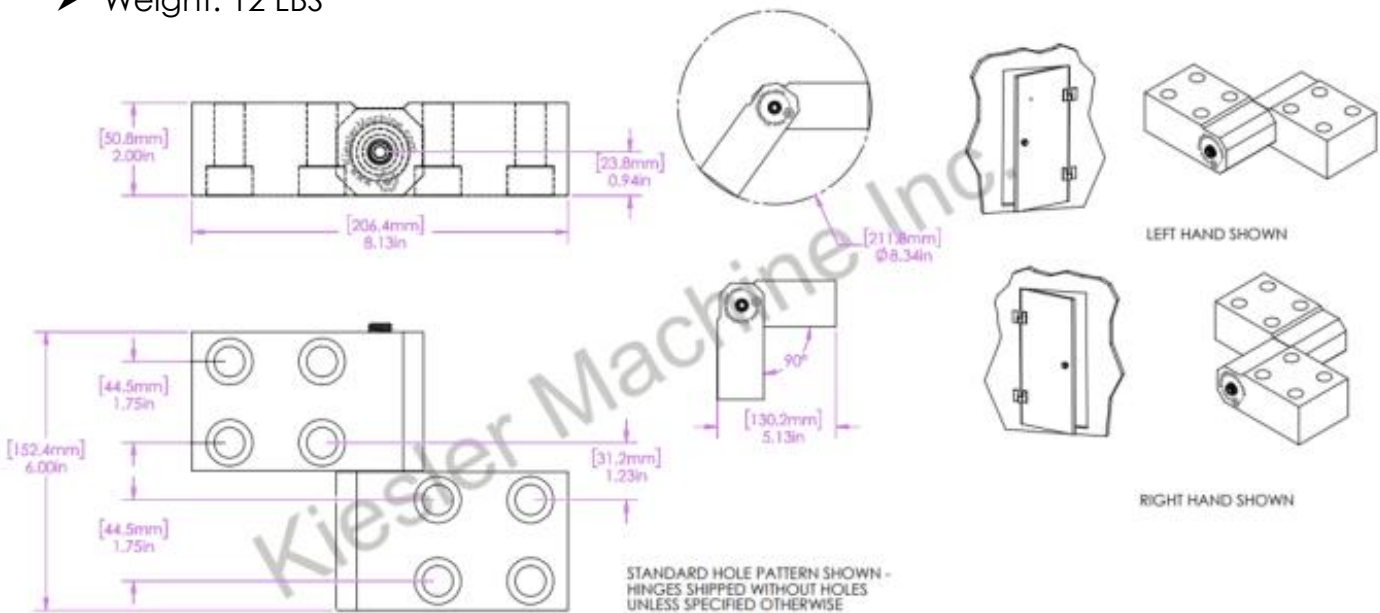

## 6"x 4" Model K Hinges

Model Number: 2100-K-LH-304

Price: \$ 960

- Material Type: 304L Stainless Steel
- Maximum Vertical Load: 4,000 LBS
- Maximum Radial Load: 1,630 LBS
- Approx. Width: 4"
- Height: 6"
- Leaf Thickness: 1/2"
- Weight: 12 LBS